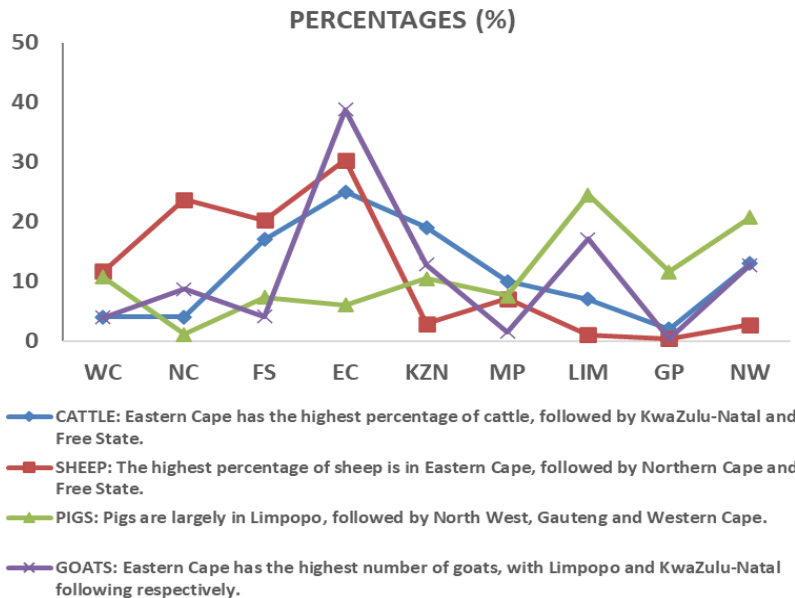

Newsletter: National Livestock Statistics

From: Baldwin Netshifhephe Directorate: Statistics and Economic Analysis
Tel: 012 319 8043 Fax: _____ E-mail: BaldwinN@dalrrd.gov.za / Selebogol@dalrrd.gov.za

Dear Co-operator

AUGUST 2024

Estimated Livestock Numbers in the RSA (August 2023 and May 2024)

Province	Cattle		Sheep		Pigs		Goats	
	Aug-23	May-24	Aug-23	May-24	Aug-23	May-24	Aug-23	May-24
	Thousands							
Western Cape	468	467	2 527	2 513	143	141	202	201
Northern Cape	418	429	5 147	5 072	15	15	442	441
Free State	2 061	2 064	4 310	4 290	97	96	210	208
Eastern Cape	3 048	3 028	6 414	6 360	80	79	1 998	1 972
KwaZulu-Natal	2 315	2 314	619	620	142	139	656	656
Mpumalanga	1 228	1 227	1 520	1 513	99	99	74	73
Limpopo	835	812	215	216	319	322	879	879
Gauteng	246	246	84	84	153	153	18	18
North-West	1 580	1 579	589	576	273	273	647	647
Total	12 199	12 166	21 425	21 244	1 321	1 317	5 126	5 095

The numbers for cattle, sheep, pigs and goats decreased by approximately 0.27%, 0.84%, 0.30% and 0.60% respectively between August 2023 and May 2024.

Mar – May 24

RAIN:

Average rainfall over this period was below, to normal. Severe thunderstorms and hailstorms were reported in parts of GP, KZN and WC, with flooding in NC and WC.

PASTURES/VELD:

Overall, poor to reasonable veld/pasture conditions were recorded. Some parts of FS and LIM saw incidents of veldfires.

LIVESTOCK:

Conditions were reasonable during this period. Illnesses reported, include African Swine Fever in WC and MP; dourine in WC; heartwater, brucellosis and stiff sickness and foot rot in GP.

The Department appreciates the continued participation and support from data providers.

Please, ensure the questionnaire for the next cycle is completed and emailed to Livestock@daff.gov.za or Selebogol@dalrrd.gov.za before **31 October 2024**.

per pro. Director: Statistics and Economic Analysis